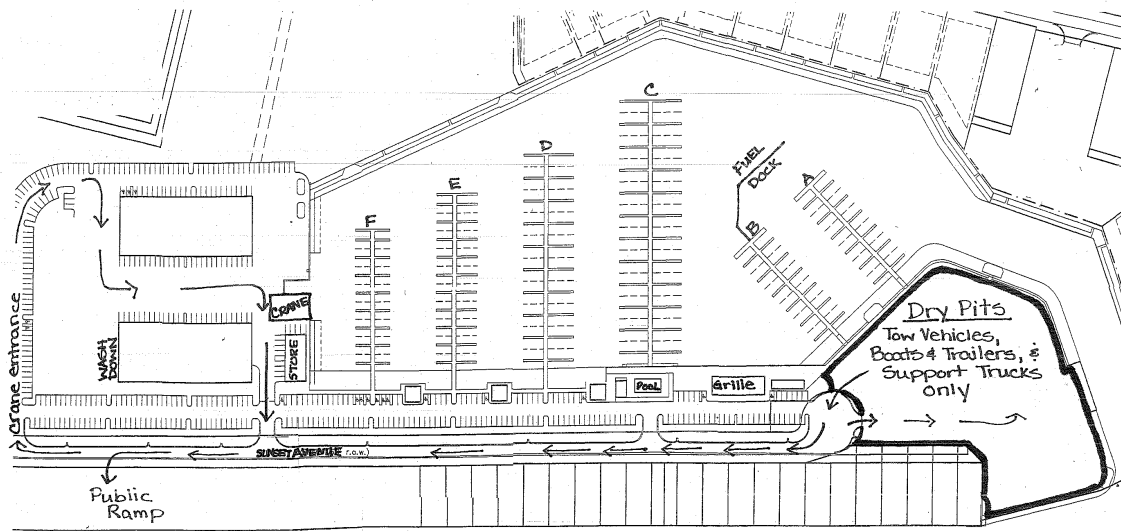

OFAA

OFFSHORE POWERBOAT ASSOCIATION

Sunset Marina